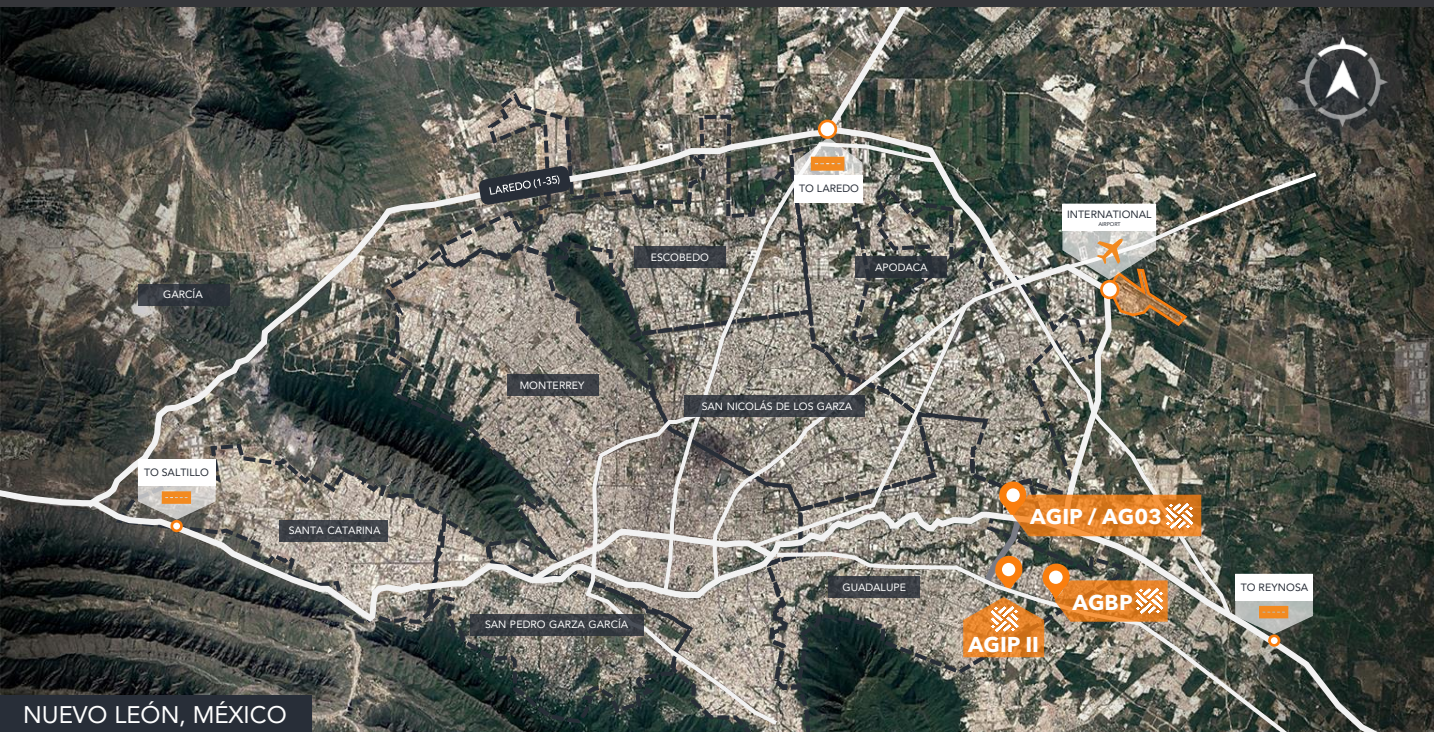

AVAILABILITY REPORT

AGIP

LAST BUILDING INSIDE THE PARK

AG02-B

106,728 FT²

Location   Flyer   Brochure

AREYA GUADALUPE INDUSTRIAL PARK

AG03

RENT / SALE

BTS

115,752 FT²

Location   Flyer   Brochure

INDUSTRIAL LAND LOT

AGBP

DIVISIBLE

AGBP01

177,605 FT²

Location   Flyer   Brochure

AREYA GUADALUPE BUSINESS PARK

COMPETITIVE ADVANTAGES

- + **Strategic location** close to Monterrey International Airport (Gral. Mariano Escobedo)
- + **Access** to major roads and useful urban services
- + Immediate **labor pool**
- + **24/7** Security service

OUR PARK LOCATIONS

NUEVO LEÓN, MÉXICO